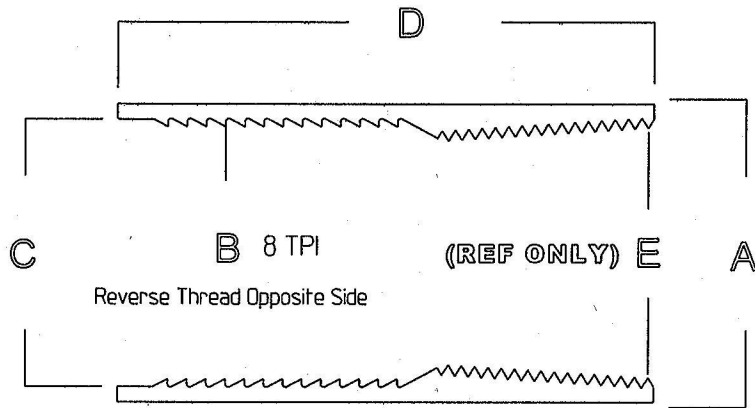

US COUPLER

WWW.USCOUPLER.COM

ASP X.XXX

Aluminum Transition Coupling

Part #	Dim A	Dim B	Dim C	Dim D	E
** ASP 1.050	1.250	1.025	1.125	3.000	3/4" NPT
ASP 1.315	1.565 *	1.290	1.390	3.000	1" NPT
ASP 1.660	1.860 *	1.635	1.735	3.000	1 1/4" NPT
ASP 1.900	2.160 *	1.875	1.975	3.500	1 1/2" NPT
ASP 2.375	2.625 *	2.350	2.450	3.500	2" NPT
** ASP 2.875	3.250	2.850	2.950	4.000	2 1/2" NPT
** ASP 3.500	4.000	3.475	3.575	4.500	3" NPT
** ASP 4.500	5.000	4.475	4.495	5.000	4" NPT

** Not a Stock item. Custom order only.

* Material is ribbed on the OD

1-2024	US COUPLER	
Tolerance : Standard	UNIT INCH	Material : 6061 ALUM
 4825 CONVAIR DRIVE #23 CARSON CITY, NV 89706 USCOUPLER.COM		